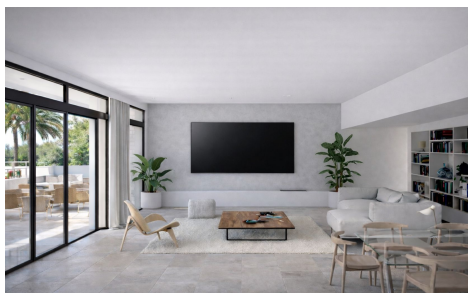

## Villa in Benitachell

€1,575,000

4

3

280m<sup>2</sup>

890m<sup>2</sup>

Luxury villa development for sale in Benitachell, Cumbre del Sol. 4 bedrooms, sea views, large swimming pool and close to Lady Elizabeth School. This luxury villa development in Benitachell (Cumbre del Sol) offers an attractive opportunity for buyers wishing to build a contemporary villa in a central location, close to Lady Elizabeth International School. Description The villa is spread over two levels and has a practical layout. On the main floor, there is a spacious living and dining room with an open-plan kitchen, featuring a breakfast bar and utility room. The master bedroom has a dressing room and an en-suite bathroom. There is also a second bedroom with an en-suite...(Ask for More Details!)