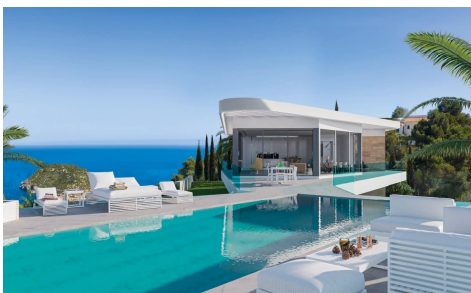

4

5

420m²

1,605m²

N/A

A Front-Row Seat to the Mediterranean Portichol, Javea - villa| Contemporary Luxury Villa with Panoramic Sea Views Introducing a rare opportunity to own a brand-new contemporary villa in one of the most privileged enclaves on the Costa Blanca. This striking architectural residence is perched above the coastline of Portichol, Javea, offering breathtaking, uninterrupted views of the Mediterranean the iconic Portichol Island and the surrounding mountains. Positioned on a generous 1,605 m² south-facing plot, this high-design home is currently under construction and promises an exceptional standard of modern Mediterranean living. Designed across two levels and offering 420...(Ask for More Details!)