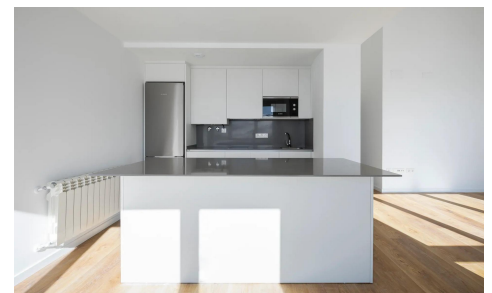

MRS94044R

NEW BUILD RESIDENTIAL IN SIERRA NEVADA €400,000

3

2

116m²

N/A

N/A

NEW BUILD RESIDENTIAL IN SIERRA NEVADA New Build residential consists of 20 key ready studios and apartments, which perfectly fuse the authenticity of tradition and modern comfort. Every detail has been meticulously selected to provide an exceptional living experience. From kitchens equipped with state-of-the-art technology, to large windows designed to delight with unparalleled views. Floors and bathrooms with Porcelanosa materials to enjoy the maximum guarantee and comfort. One of the few new build complexes in the Sierra Nevada. Enjoy total relaxation after an exciting day on the slopes. The complex has a sauna, perfect for unwinding and rejuvenating body and mind. There is...(Ask for More Details!)