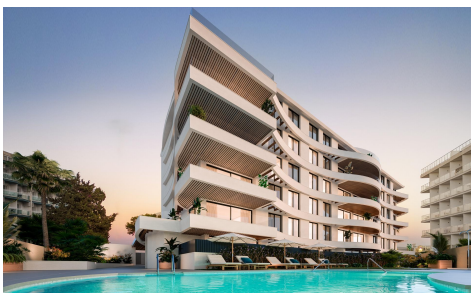

MRS58140E

NEW BUILD RESIDENTIAL COMPLEX WITH SEA VIEW

2

2

114m²

N/A

NEW BUILD RESIDENTIAL COMPLEX WITH SEA VIEW IN BENALMADENA New Build residential complex in Benalmadena. Modern residential of 33 luxurious 1, 2 and 3 bedrooms apartments inspired by the shape of a ship. Its undulating façade is reminiscent of waves and allows the configuration of terraces open to the sea, bathed by the sea breeze. These luxurious apartments have been meticulously designed to offer you a modern and comfortable lifestyle. With spacious and bright interiors, embellished with high-quality finishes, each room will be an elegant and welcoming space. All the rooms are open to the outside through large picture windows that bathe the...(Ask for More Details!)