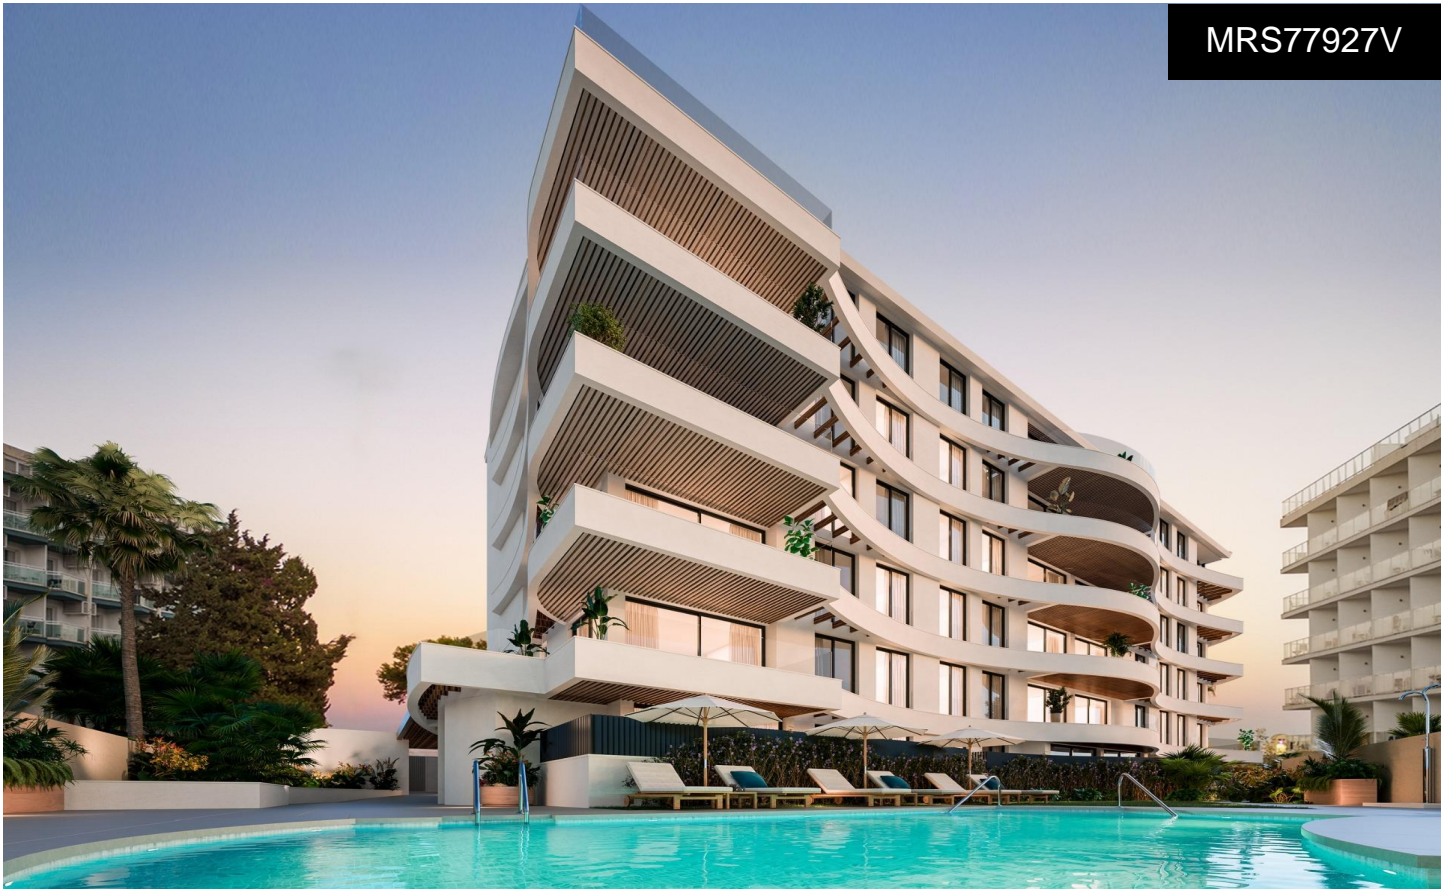

## NEW BUILD RESIDENTIAL COMPLEX WITH SEA VIEW

3

2

151m<sup>2</sup>

N/A

**NEW BUILD RESIDENTIAL COMPLEX WITH SEA VIEW IN BENALMADENA** New Build residential complex in Benalmadena. Modern residential of 33 luxurious 1, 2 and 3 bedrooms apartments inspired by the shape of a ship. Its undulating facade is reminiscent of waves and allows the configuration of terraces open to the sea, bathed by the sea breeze. These luxurious apartments have been meticulously designed to offer you a modern and comfortable lifestyle. With spacious and bright interiors, embellished with high-quality finishes, each room will be an elegant and welcoming space. All the rooms are open to the outside through large picture windows that bathe the...(Ask for More Details!)