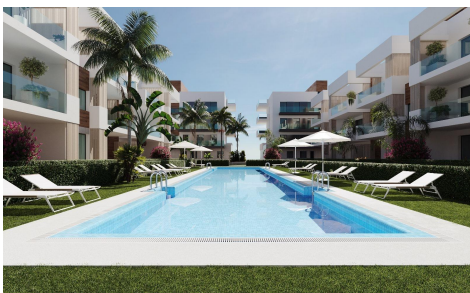

MRG39118T

NEW BUILD RESIDENTIAL IN SAN PEDRO DEL PINATAR

2

2

84m²

19m²

NEW BUILD RESIDENTIAL IN SAN PEDRO DEL PINATAR New Build residential complex of modern apartments and penthouses in San Pedro Del Pinatar . Apartments and penthouses with 2 and 3 bedrooms, 2 bathrooms, with open plan kitchen with living area, large terraces, fitted wardrobes, fully equipped bathrooms, terraces. Ground floor apartments has a private garden and top floor penthouses has private solarium. Each property has underground parking with storage rooms Landscaping and gardening in the common areas with a careful selection of species appropriate for the area. Complete installation of swimming pool with gresite finish, built-in lighting and with purification system and equipment...(Ask for More Details!)