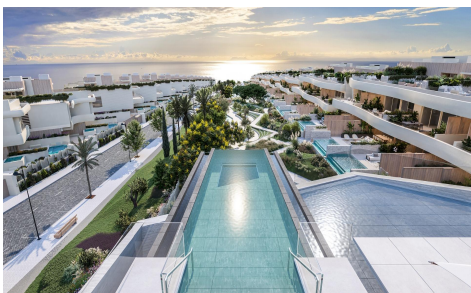

MRS40141P

NEW BUILD LUXURY FRONTLINE RESIDENTIAL COMPLEX NEAR MARBELLA €1,480,000

3

3

416m²

88m²

NEW BUILD LUXURY FRONTLINE RESIDENTIAL COMPLEX NEAR MARBELLA New Build unique and unrivalled project located on the beachfront in Las Chapas (Marbella), on one of the last available plots facing the sea,. Residential offers 96 spacious apartments and townhouses of exceptional quality, as well as spectacular communal areas including a social centre with features and a level of services hitherto unknown on the Costa del Sol. Residential project that guarantees its future residents spacious homes to enjoy their comfort, privacy and tranquillity, in a pleasant and prestigious environment. We have sought to create spaces that can be adapted to different needs, so here you...(Ask for More Details!)