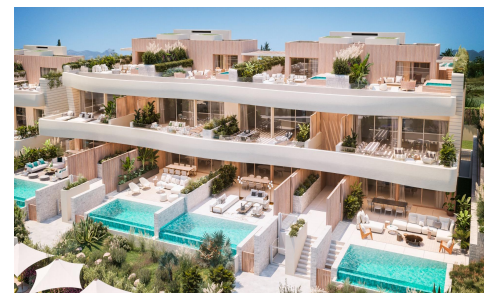

MRS40141P

NEW BUILD LUXURY FRONTLINE RESIDENTIAL COMPLEX NEAR MARBELLA €1,200,000

3

3

416m²

88m²

NEW BUILD LUXURY FRONTLINE RESIDENTIAL COMPLEX NEAR MARBELLA New Build unique and unrivalled project located on the beachfront in Las Chapas (Marbella), on one of the last available plots facing the sea,. Residential offers 96 spacious apartments and townhouses of exceptional quality, as well as spectacular communal areas including a social centre with features and a level of services hitherto unknown on the Costa del Sol. Residential project that guarantees its future residents spacious homes to enjoy their comfort, privacy and tranquillity, in a pleasant and prestigious environment. We have sought to create spaces that can be adapted to different needs, so here you...(Ask for More Details!)