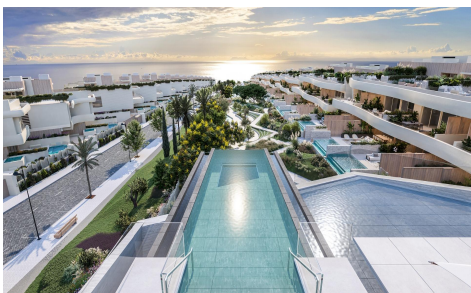

MRS40141P

NEW BUILD LUXURY FRONTLINE RESIDENTIAL COMPLEX NEAR MARBELLA €1,200,000

3

3

416m²

88m²

NEW BUILD LUXURY FRONTLINE RESIDENTIAL COMPLEX NEAR MARBELLA New Build unique and unrivalled project located on the beachfront in Las Chapas (Marbella), on one of the last available plots facing the sea,. Residential offers 96 spacious apartments and townhouses of exceptional quality, as well as spectacular communal areas including a social centre with features and a level of services hitherto unknown on the Costa del Sol. Residential project that guarantees its future residents spacious homes to enjoy their comfort, privacy and tranquillity, in a pleasant and prestigious environment. We have sought to create spaces that can be adapted to different needs, so here you...(Ask for More Details!)