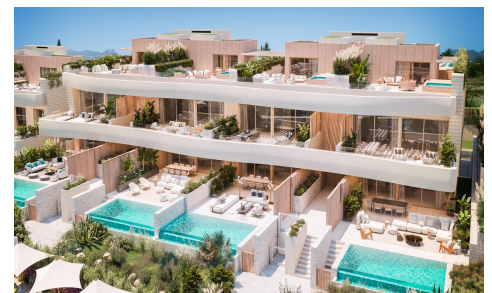

MRS40141P

NEW BUILD LUXURY FRONTLINE RESIDENTIAL COMPLEX NEAR MARBELLA €1,480,000

3

3

416m²

88m²

NEW BUILD LUXURY FRONTLINE RESIDENTIAL COMPLEX NEAR MARBELLA New Build unique and unrivalled project located on the beachfront in Las Chapas (Marbella), on one of the last available plots facing the sea,. Residential offers 96 spacious apartments and townhouses of exceptional quality, as well as spectacular communal areas including a social centre with features and a level of services hitherto unknown on the Costa del Sol. Residential project that guarantees its future residents spacious homes to enjoy their comfort, privacy and tranquillity, in a pleasant and prestigious environment. We have sought to create spaces that can be adapted to different needs, so here you...(Ask for More Details!)