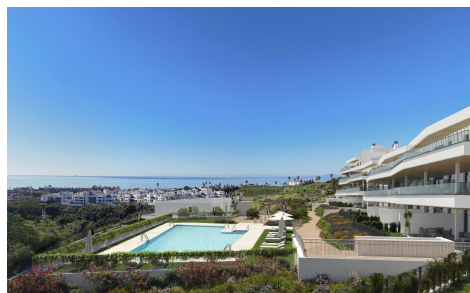

## New Build Apartments with Sea Views next to €570,000

2

2

135m<sup>2</sup>

165m<sup>2</sup>

New Build Apartments with Sea Views next to Selwo Park, Estepona. Modern homes in a privileged natural setting. Located in the exclusive Selwo area, between Estepona and San Pedro de Alc ntara, this new residential development on the Costa del Sol sits on a hill offering unrivalled panoramic views of the Mediterranean Sea, the mountains and the natural surroundings. Facing southwest, all homes enjoy natural light throughout the day and spectacular sunsets. Contemporary architecture and high-quality design. This project consists of 50 two- and three-bedroom apartments, designed in a modern and elegant architectural style. The homes stand out for their large windows, sunny terraces and top-quality finishes. Key...(Ask for More Details!)