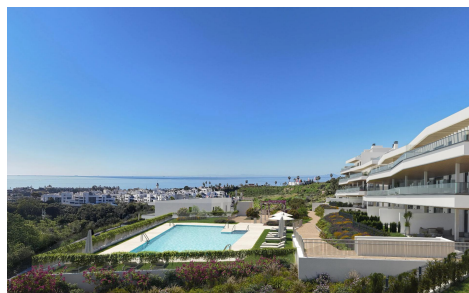

MRS72504Z

New Build Apartments with Sea Views next to €488,000

2

2

135m²

165m²

New Build Apartments with Sea Views next to Selwo Park, Estepona. Modern homes in a privileged natural setting. Located in the exclusive Selwo area, between Estepona and San Pedro de Alc ntara, this new residential development on the Costa del Sol sits on a hill offering unrivalled panoramic views of the Mediterranean Sea, the mountains and the natural surroundings. Facing southwest, all homes enjoy natural light throughout the day and spectacular sunsets. Contemporary architecture and high-quality design. This project consists of 50 two- and three-bedroom apartments, designed in a modern and elegant architectural style. The homes stand out for their large windows, sunny terraces and top-quality finishes. Key...(Ask for More Details!)