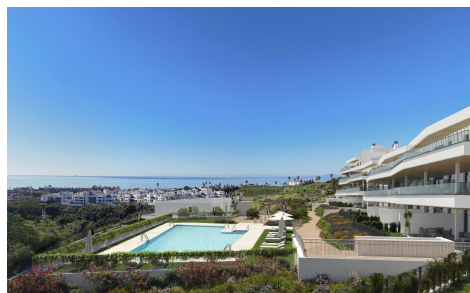

## New Build Apartments with Sea Views next to €614,000

3

2

158m<sup>2</sup>

57m<sup>2</sup>

New Build Apartments with Sea Views next to Selwo Park, Estepona Modern homes in a privileged natural setting Located in the exclusive Selwo area, between Estepona and San Pedro de Alc ntara, this new residential development on the Costa del Sol sits on a hill offering unrivalled panoramic views of the Mediterranean Sea, the mountains and the natural surroundings. Facing southwest, all homes enjoy natural light throughout the day and spectacular sunsets. Contemporary architecture and high-quality design This project consists of 50 two- and three-bedroom apartments, designed in a modern and elegant architectural style. The homes stand out for their large windows, sunny terraces and top-quality finishes. Key...(Ask for More Details!)