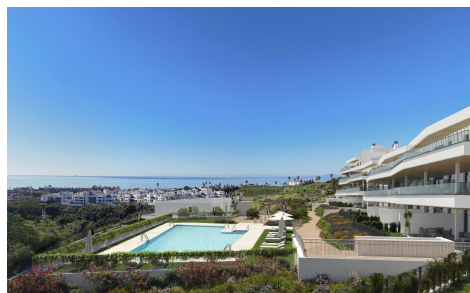

3

2

158m²

57m²

New Build Apartments with Sea Views next to Selwo Park, Estepona Modern homes in a privileged natural setting Located in the exclusive Selwo area, between Estepona and San Pedro de Alc ntara, this new residential development on the Costa del Sol sits on a hill offering unrivalled panoramic views of the Mediterranean Sea, the mountains and the natural surroundings. Facing southwest, all homes enjoy natural light throughout the day and spectacular sunsets. Contemporary architecture and high-quality design This project consists of 50 two- and three-bedroom apartments, designed in a modern and elegant architectural style. The homes stand out for their large windows, sunny terraces and top-quality finishes. Key...(Ask for More Details!)