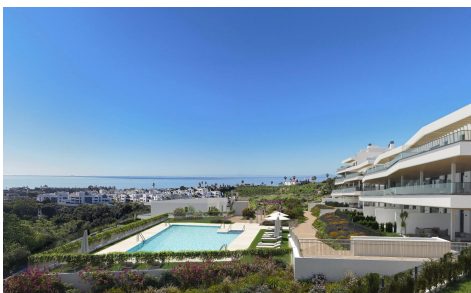

MRS50999X

New Build Apartments with Sea Views next to €600,000

3

2

158m²

N/A

New Build Apartments with Sea Views next to Selwo Park, Estepona Modern homes in a privileged natural setting Located in the exclusive Selwo area, between Estepona and San Pedro de Alc ntara, this new residential development on the Costa del Sol sits on a hill offering unrivalled panoramic views of the Mediterranean Sea, the mountains and the natural surroundings. Facing southwest, all homes enjoy natural light throughout the day and spectacular sunsets. Contemporary architecture and high-quality design This project consists of 50 two- and three-bedroom apartments, designed in a modern and elegant architectural style. The homes stand out for their large windows, sunny terraces and top-quality finishes. Key...(Ask for More Details!)