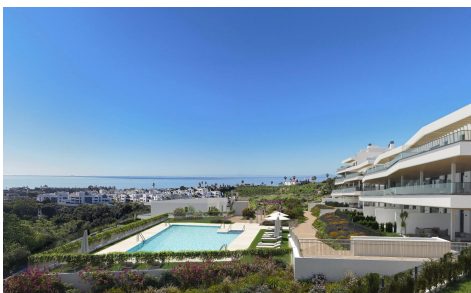

MRS50999X

New Build Apartments with Sea Views next to €626,000

3

2

158m²

N/A

New Build Apartments with Sea Views next to Selwo Park, Estepona Modern homes in a privileged natural setting Located in the exclusive Selwo area, between Estepona and San Pedro de Alc ntara, this new residential development on the Costa del Sol sits on a hill offering unrivalled panoramic views of the Mediterranean Sea, the mountains and the natural surroundings. Facing southwest, all homes enjoy natural light throughout the day and spectacular sunsets. Contemporary architecture and high-quality design This project consists of 50 two- and three-bedroom apartments, designed in a modern and elegant architectural style. The homes stand out for their large windows, sunny terraces and top-quality finishes. Key...(Ask for More Details!)