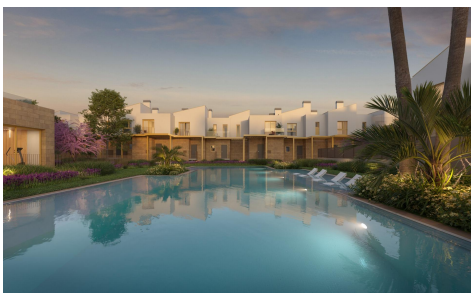

MRG94640R

NEW BUILD RESIDENTIAL IN EL VERGEL

€369,000

2

2

90m²

8m²

NEW BUILD RESIDENTIAL IN EL VERGEL New Build residential complex of 65 modern 2 bedrooms apartments and 2 and 3 bedrooms townhouses in El Vergel. Following the sustainability and energy efficiency approach of residential complex the designers have created a project where terraced single-family homes predominate. This residential concept provides an environment where communal spaces are accessible to all residents, while each home has its own private spaces, both indoors and outdoors, for daily enjoyment. The communal areas breathe a natural and welcoming atmosphere. As you explore its different areas, you will find perfect spaces for walking, sports, and, above all, for cycling. ...(Ask for More Details!)