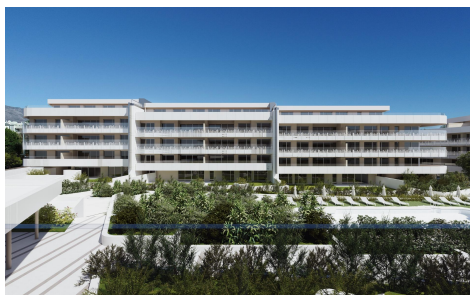

NEW BUILD RESIDENTIAL COMPLEX IN SAN PEDRO DE ALCANTARA

4

3

151m²

N/A

NEW BUILD RESIDENTIAL COMPLEX IN SAN PEDRO DE ALCANTARA New Build residential development of apartments with 3 bedrooms and penthouses with 4 bedrooms and 2 to 3 bathrooms, only 4 minute walk away from the sea front promenade and 3 minutes from the ancient part of San Pedro de Alcantara, in the new expanding area towards Marbella beach and near Puerto Banus. Residential complex offers homes designed to provide maximum comfort for their residents, with a selection of top-quality materials from prestigious brands, and a carefully considered design. They boast a perfect air conditioning system, which adapts to the temperature during the colder months as...(Ask for More Details!)