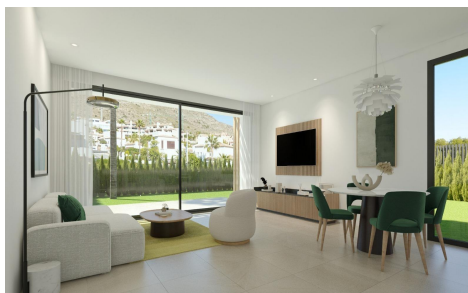

MRG76119U

NEW BUILD TOWNHOUSES IN FINESTRAT

€535,000

3

3

106m²

103m²

NEW BUILD TOWNHOUSES IN FINESTRAT New Build residential of townhouses and semi-detached villas in Sierra Cortina, Finestrat. All properties will have 3 spacious bedrooms and 3 elegant bathrooms to provide comfort and privacy to its inhabitants. The spacious living-dining room, with its integrated modern kitchen, will be the heart of the house, where family and friends will be able to gather and enjoy unforgettable moments. In addition, the house will be equipped with pre-installation for ducted air conditioning. Cutting-edge technology will be a prominent feature of this house, as it will be fully automated thanks to an advanced home automation system. From lighting control to security management,...(Ask for More Details!)