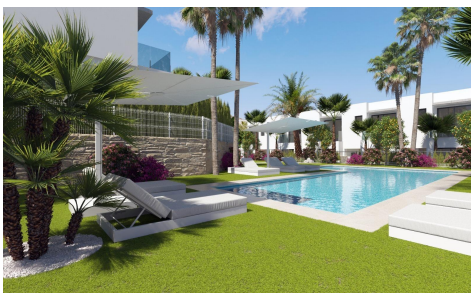

MRG24985F

NEW BUILD SEMI-DETACHED VILLAS IN FINESTRAT €565,000

3

3

109m²

179m²

NEW BUILD SEMI-DETACHED VILLAS IN FINESTRAT New Build residential of townhouses and semi-detached villas in Sierra Cortina, Finestrat. All properties will have 3 spacious bedrooms and 3 elegant bathrooms to provide comfort and privacy to its inhabitants. The spacious living-dining room, with its integrated modern kitchen, will be the heart of the house, where family and friends will be able to gather and enjoy unforgettable moments. In addition, the house will be equipped with pre-installation for ducted air conditioning. Cutting-edge technology will be a prominent feature of this house, as it will be fully automated thanks to an advanced home automation system. From lighting control to security...(Ask for More Details!)