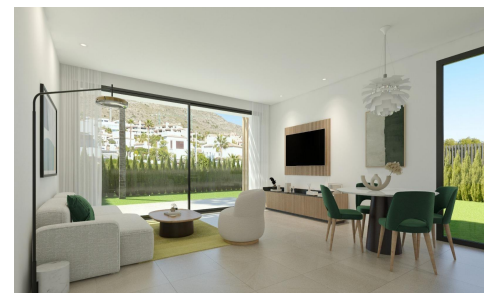

MRG24985F

NEW BUILD SEMI-DETACHED VILLAS IN FINESTRAT €565,000

3

3

109m²

179m²

NEW BUILD SEMI-DETACHED VILLAS IN FINESTRAT New Build residential of townhouses and semi-detached villas in Sierra Cortina, Finestrat. All properties will have 3 spacious bedrooms and 3 elegant bathrooms to provide comfort and privacy to its inhabitants. The spacious living-dining room, with its integrated modern kitchen, will be the heart of the house, where family and friends will be able to gather and enjoy unforgettable moments. In addition, the house will be equipped with pre-installation for ducted air conditioning. Cutting-edge technology will be a prominent feature of this house, as it will be fully automated thanks to an advanced home automation system. From lighting control to security...(Ask for More Details!)