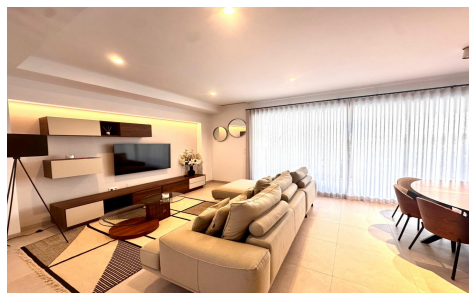

4

4

212m²

230m²

N/A

Exclusive Almendro Villa: Key-Ready Luxury in Santa RosalÁ-a Lake and Life Resort Experience the pinnacle of Mediterranean living with this stunning, key-ready Almendro Villa, situated in the heart of the award-winning Santa RosalÁ-a Resort. As of 2026, this resort stands as Murcia's premier oasis, offering an unparalleled lifestyle centred around its famous crystal-clear lagoon. Sophisticated Four-Level Architecture Designed for those who demand space and style, this villa is distributed across four meticulously planned levels: The Main Living Floor: Featuring a sleek, open-plan layout, the heart of the home boasts an open plan living and dining area paired with a high-specification modern kitchen, fully equipped with premium appliances. Seamless