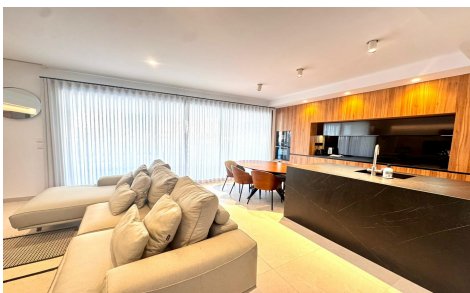

4

4

212m²

230m²

N/A

Exclusive Almendro Villa: Key-Ready Luxury in Santa RosalÁ-a Lake and Life Resort Experience the pinnacle of Mediterranean living with this stunning, key-ready Almendro Villa, situated in the heart of the award-winning Santa RosalÁ-a Resort. As of 2026, this resort stands as Murcia's premier oasis, offering an unparalleled lifestyle centred around its famous crystal-clear lagoon. Sophisticated Four-Level Architecture Designed for those who demand space and style, this villa is distributed across four meticulously planned levels: The Main Living Floor: Featuring a sleek, open-plan layout, the heart of the home boasts an open plan living and dining area paired with a high-specification modern kitchen, fully equipped with premium appliances. Seamless