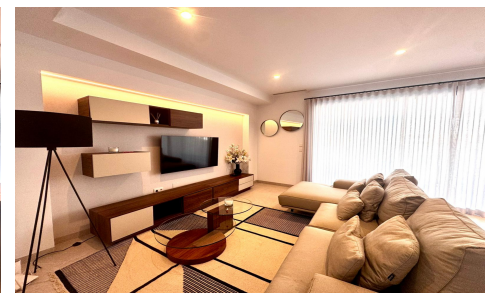

4

4

212m²

230m²

N/A

Exclusive Almendro Villa: Key-Ready Luxury in Santa RosalÁ-a Lake and Life Resort Experience the pinnacle of Mediterranean living with this stunning, key-ready Almendro Villa, situated in the heart of the award-winning Santa RosalÁ-a Resort. As of 2026, this resort stands as Murcia's premier oasis, offering an unparalleled lifestyle centred around its famous crystal-clear lagoon. Sophisticated Four-Level Architecture Designed for those who demand space and style, this villa is distributed across four meticulously planned levels: The Main Living Floor: Featuring a sleek, open-plan layout, the heart of the home boasts an open plan living and dining area paired with a high-specification modern kitchen, fully equipped with premium appliances. Seamless