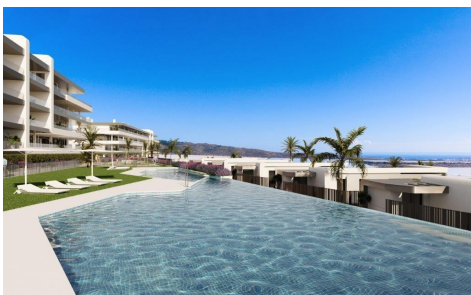

## NEW BUILD RESIDENTIAL COMPLEX NEAR MUTXAMEL

3

2

92m<sup>2</sup>

N/A

**NEW BUILD RESIDENTIAL COMPLEX NEAR MUTXAMEL** Come and live in a complex in an area with a high quality of life, located on the Bonalba golf course with stunning sea views near Mutxamel, a short distance from the Alicante Airport, the city of Alicante and the beaches. . Residential complex has 2 and 3 bedrooms apartments with large terraces, and 2, 3 and 4 bedrooms villas. A dream home where you will create the best memories of your life. Exclusive homes with all the necessary amenities close at hand. Unwind after a long working day in the swimming pool of the complex. Every nook and cranny...(Ask for More Details!)