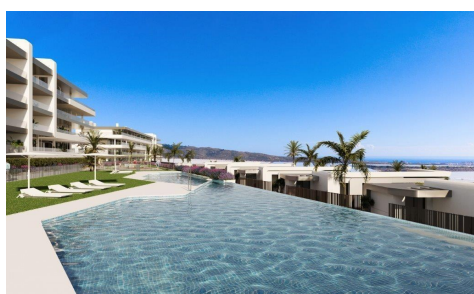

MRG13116C

NEW BUILD RESIDENTIAL COMPLEX NEAR MUTXAMEL

2

2

74m²

N/A

NEW BUILD RESIDENTIAL COMPLEX NEAR MUTXAMEL Come and live in a complex in an area with a high quality of life, located on the Bonalba golf course with stunning sea views near Mutxamel, a short distance from the Alicante Airport, the city of Alicante and the beaches. . Residential complex has 2 and 3 bedrooms apartments with large terraces, and 2, 3 and 4 bedrooms villas. A dream home where you will create the best memories of your life. Exclusive homes with all the necessary amenities close at hand. Unwind after a long working day in the swimming pool of the complex. Every nook and cranny...(Ask for More Details!)