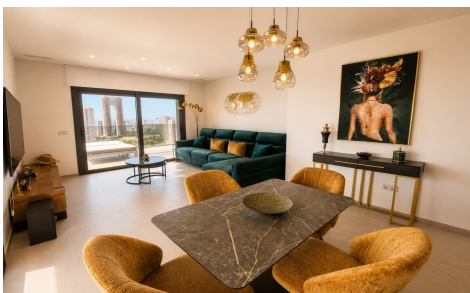

## Apartment in Playa de Poniente

€725,000

3

2

128m<sup>2</sup>

N/A

THE VIEW EVERYONE WANTS&hellip; THE SKY RESIDENCE ONLY A FEW WILL OWN. . . . .  
EXCLUSIVE LISTING – EAGLE TOWER, PONIENTE BEACH, BENIDORMA rare opportunity to own one of the finest apartments in the iconic Eagle Tower, one of Benidorm's most prestigious new developments. Situated on the 22nd floor, this spectacular corner apartment offers jaw dropping 360&deg; panoramic views across the Mediterranean coastline, Benidorm skyline, surrounding mountain ranges, and even as far as the PeÑón de Ifach in Calpe. From sunrise to sunset, every room and terrace captures an ever changing backdrop of sea, city lights, golf greens and mountains. A true wow factor property. The apartment features...(Ask for More Details!)