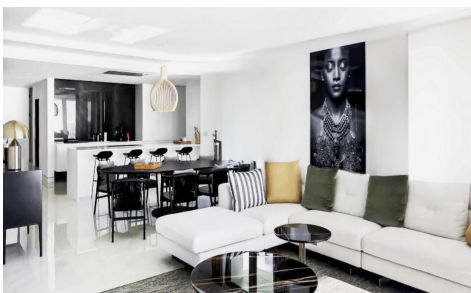

MRS14999K

Residential complex in Relleu with communal ~~€239,000~~ €209,000

3

2

142m²

N/A

Residential complex in Relleu with communal swimming pool and open views This is a complete renovation of a building constructed several years ago that was left unfinished. It is the ideal place for those who want a quality home in a beautiful location with all amenities nearby. The building has 7 floors with 2 staircases and 2 lifts. In the basement there are 69 parking spaces and 42 storage rooms. On the ground floor there is a heated indoor swimming pool, a large room for use by all owners and two commercial premises. On the roof terrace there is an outdoor swimming pool with terraces. ...(Ask for More Details!)