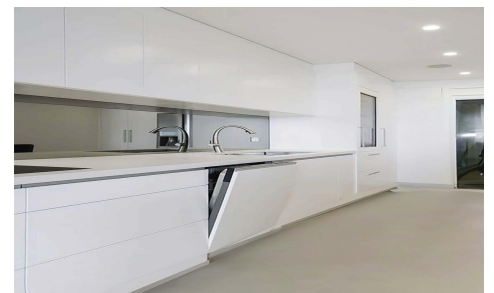

MRS14999K

Residential complex in Relleu with communal ~~€239,000~~ €209,000

3

2

142m²

N/A

Residential complex in Relleu with communal swimming pool and open views This is a complete renovation of a building constructed several years ago that was left unfinished. It is the ideal place for those who want a quality home in a beautiful location with all amenities nearby. The building has 7 floors with 2 staircases and 2 lifts. In the basement there are 69 parking spaces and 42 storage rooms. On the ground floor there is a heated indoor swimming pool, a large room for use by all owners and two commercial premises. On the roof terrace there is an outdoor swimming pool with terraces. ...(Ask for More Details!)