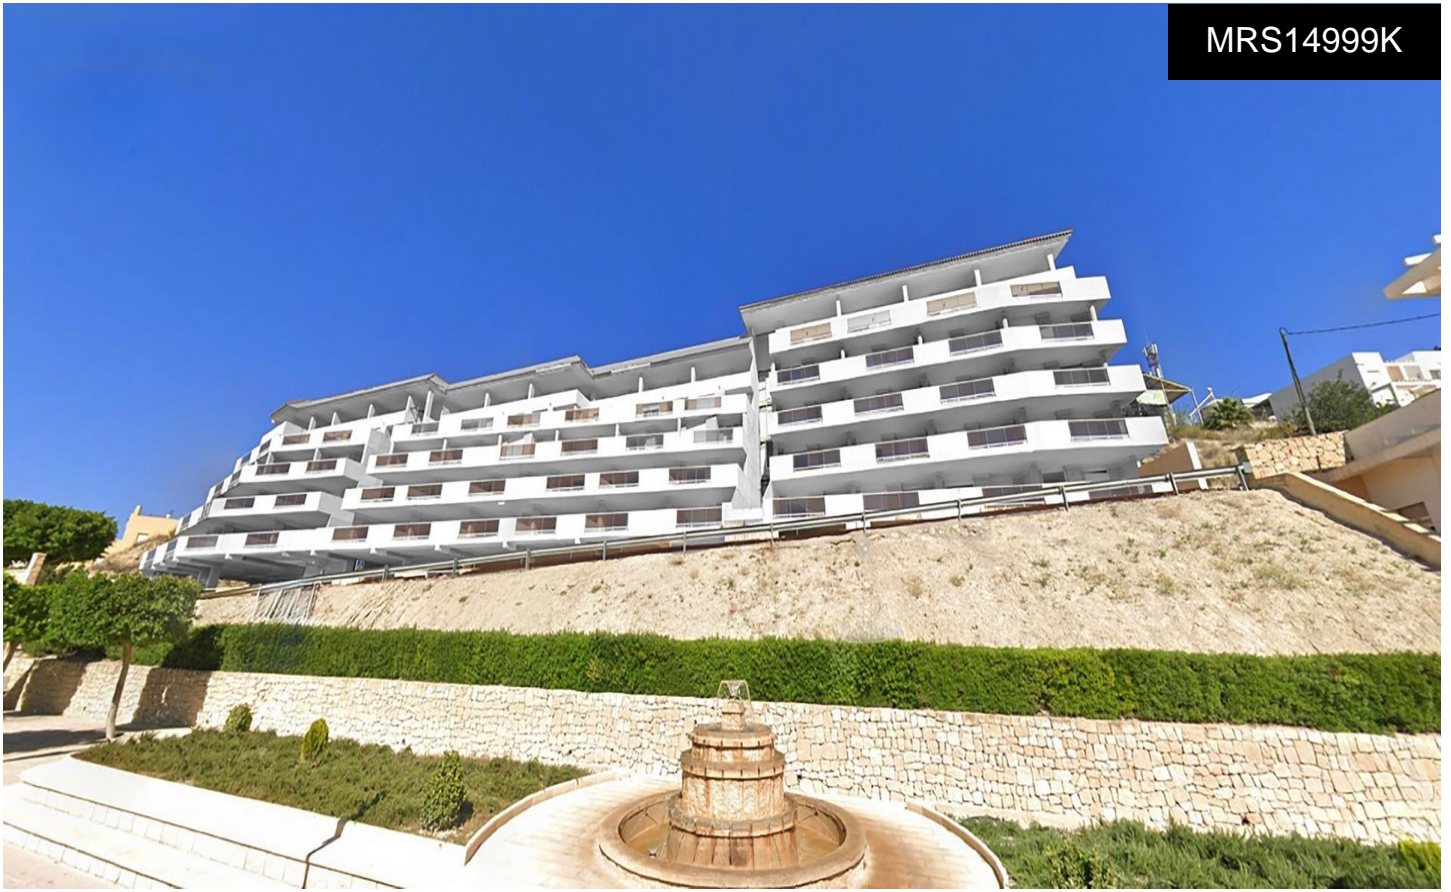

MRS14999K

Residential complex in Relleu with communal ~~€239,000~~ €209,000

3

2

142m²

N/A

Residential complex in Relleu with communal swimming pool and open views This is a complete renovation of a building constructed several years ago that was left unfinished. It is the ideal place for those who want a quality home in a beautiful location with all amenities nearby. The building has 7 floors with 2 staircases and 2 lifts. In the basement there are 69 parking spaces and 42 storage rooms. On the ground floor there is a heated indoor swimming pool, a large room for use by all owners and two commercial premises. On the roof terrace there is an outdoor swimming pool with terraces. ...(Ask for More Details!)