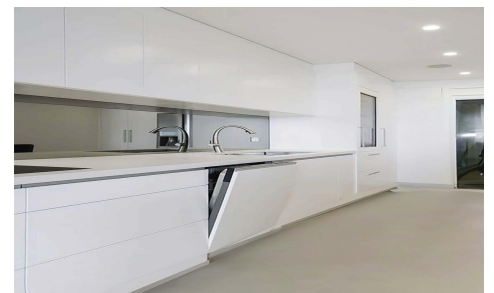

MRS62419M

Residential complex in Relleu with communal ~~€238,000~~ €208,000

3

2

128m²

N/A

Residential complex in Relleu with communal swimming pool and open views This is a complete renovation of a building constructed several years ago that was left unfinished. It is the ideal place for those who want a quality home in a beautiful location with all amenities nearby. The building has 7 floors with 2 staircases and 2 lifts. In the basement there are 69 parking spaces and 42 storage rooms. On the ground floor there is a heated indoor swimming pool, a large room for use by all owners and two commercial premises. On the roof terrace there is an outdoor swimming pool with terraces. ...(Ask for More Details!)