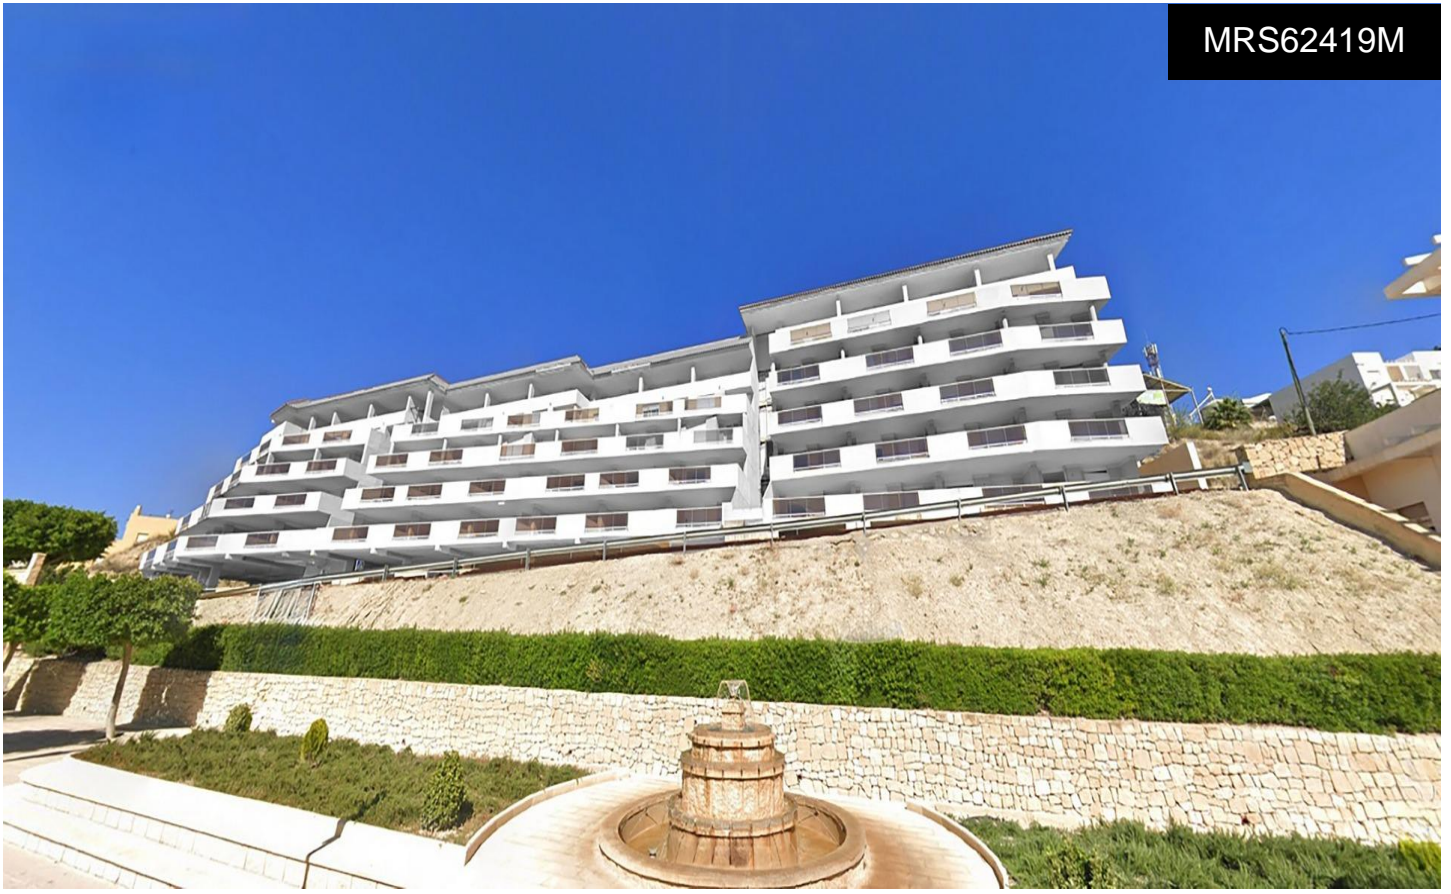

MRS62419M

Residential complex in Relleu with communal ~~€238,000~~ €208,000

3

2

128m²

N/A

Residential complex in Relleu with communal swimming pool and open views This is a complete renovation of a building constructed several years ago that was left unfinished. It is the ideal place for those who want a quality home in a beautiful location with all amenities nearby. The building has 7 floors with 2 staircases and 2 lifts. In the basement there are 69 parking spaces and 42 storage rooms. On the ground floor there is a heated indoor swimming pool, a large room for use by all owners and two commercial premises. On the roof terrace there is an outdoor swimming pool with terraces. ...(Ask for More Details!)