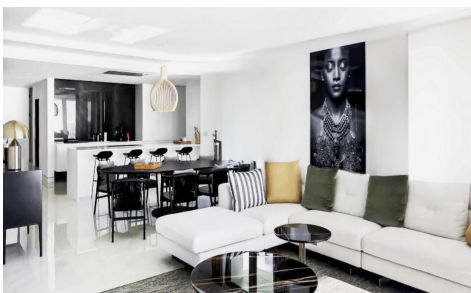

MRS62419M

Residential complex in Relleu with communal ~~€238,000~~ €208,000

3

2

128m²

N/A

Residential complex in Relleu with communal swimming pool and open views This is a complete renovation of a building constructed several years ago that was left unfinished. It is the ideal place for those who want a quality home in a beautiful location with all amenities nearby. The building has 7 floors with 2 staircases and 2 lifts. In the basement there are 69 parking spaces and 42 storage rooms. On the ground floor there is a heated indoor swimming pool, a large room for use by all owners and two commercial premises. On the roof terrace there is an outdoor swimming pool with terraces. ...(Ask for More Details!)