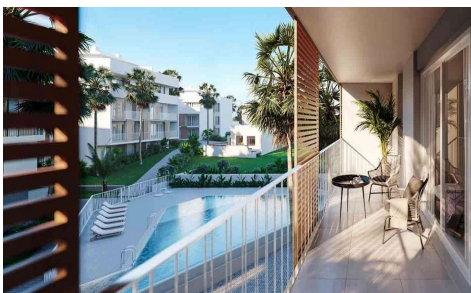

## NEW RESIDENTIAL IN JAVEA 5 MINUTES FROM THE BEACH

2

2

84m<sup>2</sup>

N/A

**NEW RESIDENTIAL IN JAVEA 5 MINUTES FROM THE BEACH, THE PORT AND THE CENTER !**

!! New residential a few minutes from the beach that consists of 58 homes with 2, 3 and 4 bedrooms distributed on the ground floor with a garden, apartments with terraces on intermediate floors, penthouses and duplexes with large terraces. In addition, all homes will have a garage and storage room. The residential complex will have a swimming pool and a social club. You can configure different aspects in the distribution, finishes and extra options of your home. Adapt your new home to your tastes and preferences and...(Ask for More Details!)