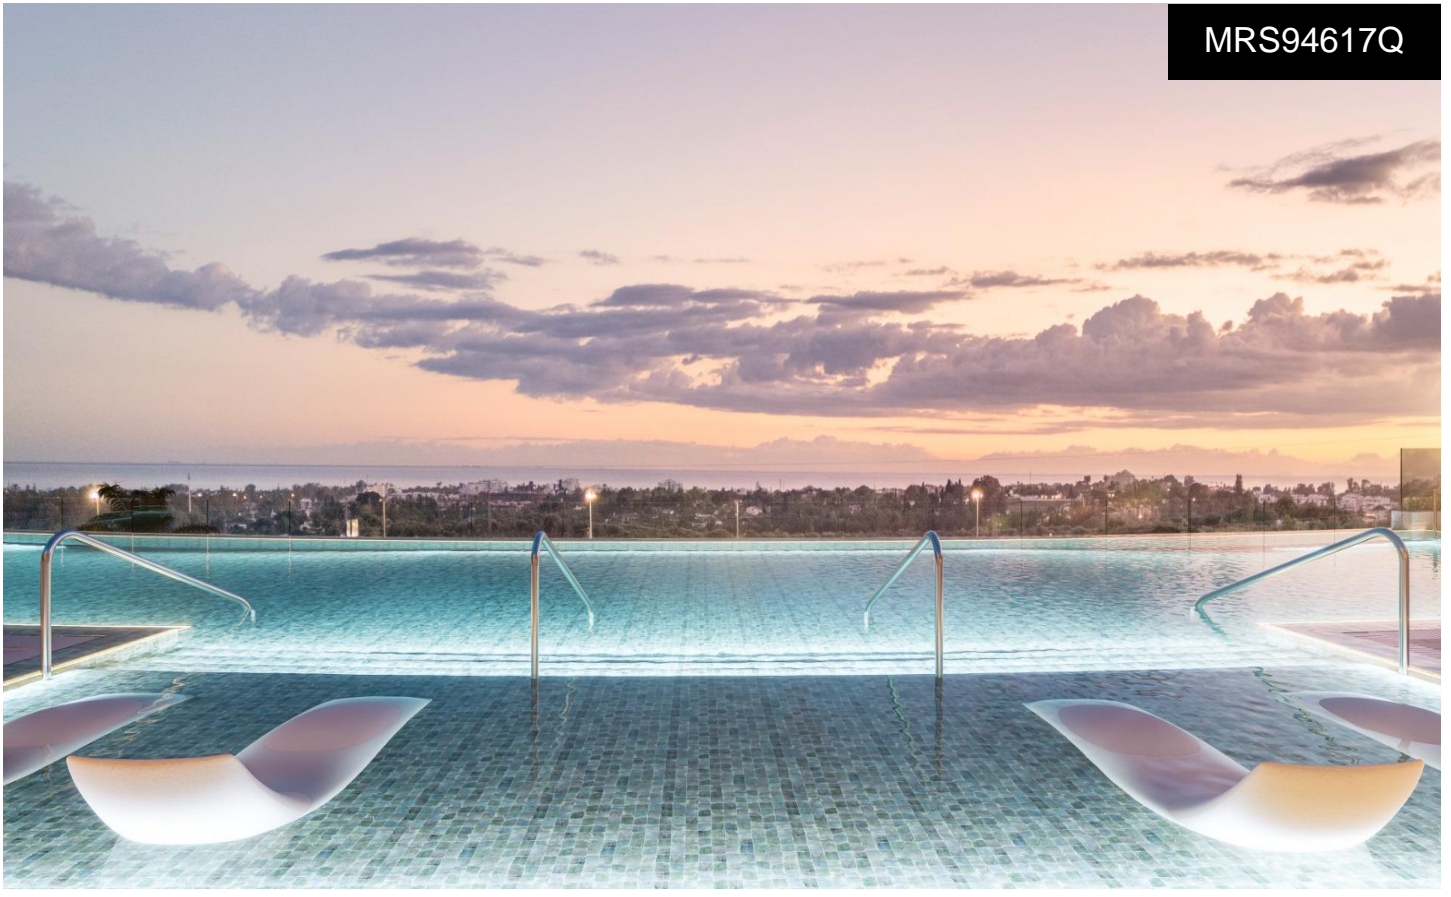

MRS94617Q

Boutique New Build Apartments in Benahavis €1,100,000

2

2

221m²

N/A

Boutique New Build Apartments in Benahavis Golden Triangle Exclusive Residential Development in Puerto Almendro, Benahavis Discover this boutique new build complex of just 21 homes, ideally located in the heart of the Golden Triangle of the Costa del Sol. Set within the established urbanization of Puerto Almendro, along the road connecting San Pedro de Alcántara with Ronda, this privileged location combines proximity to the coast with the serenity of an elevated natural setting. Benahavis is known for its refined lifestyle, exceptional gastronomy and some of the most exclusive residential areas in southern Spain. Prime Location with Sea and Mountain Views Surrounded by rolling green hills and offering...(Ask for More Details!)