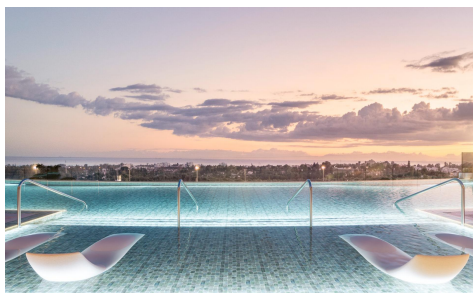

Boutique New Build Apartments in Benahavis €1,310,000

3

2

243m²

N/A

Boutique New Build Apartments in Benahavis Golden Triangle Exclusive Residential Development in Puerto Almendro, Benahavis Discover this boutique new build complex of just 21 homes, ideally located in the heart of the Golden Triangle of the Costa del Sol. Set within the established urbanization of Puerto Almendro, along the road connecting San Pedro de Alcantara with Ronda, this privileged location combines proximity to the coast with the serenity of an elevated natural setting. Benahavis is known for its refined lifestyle, exceptional gastronomy and some of the most exclusive residential areas in southern Spain. Prime Location with Sea and Mountain Views Surrounded by rolling green hills and offering...(Ask for More Details!)