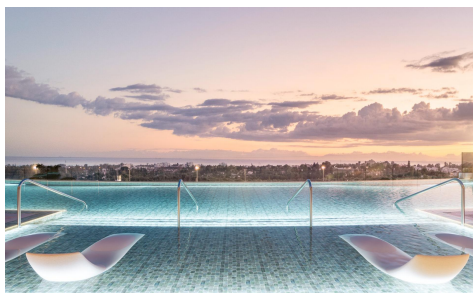

Boutique New Build Apartments in Benahavis €1,250,000

3

2

243m²

N/A

Boutique New Build Apartments in Benahavis Golden Triangle Exclusive Residential Development in Puerto Almendro, Benahavis Discover this boutique new build complex of just 21 homes, ideally located in the heart of the Golden Triangle of the Costa del Sol. Set within the established urbanization of Puerto Almendro, along the road connecting San Pedro de Alcantara with Ronda, this privileged location combines proximity to the coast with the serenity of an elevated natural setting. Benahavis is known for its refined lifestyle, exceptional gastronomy and some of the most exclusive residential areas in southern Spain. Prime Location with Sea and Mountain Views Surrounded by rolling green hills and offering...(Ask for More Details!)