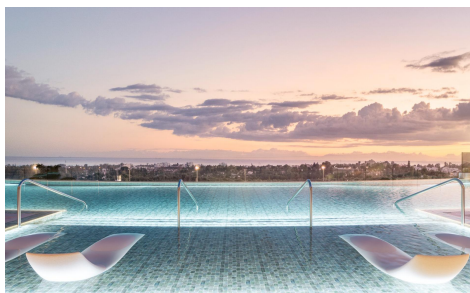

MRS56237R

Boutique New Build Apartments in Benahavis €600,000

2

2

104m²

N/A

Boutique New Build Apartments in Benahavis Golden Triangle Exclusive Residential Development in Puerto Almendro, Benahavis Discover this boutique new build complex of just 21 homes, ideally located in the heart of the Golden Triangle of the Costa del Sol. Set within the established urbanization of Puerto Almendro, along the road connecting San Pedro de Alcantara with Ronda, this privileged location combines proximity to the coast with the serenity of an elevated natural setting. Benahavis is known for its refined lifestyle, exceptional gastronomy and some of the most exclusive residential areas in southern Spain. Prime Location with Sea and Mountain Views Surrounded by rolling green hills and offering...(Ask for More Details!)