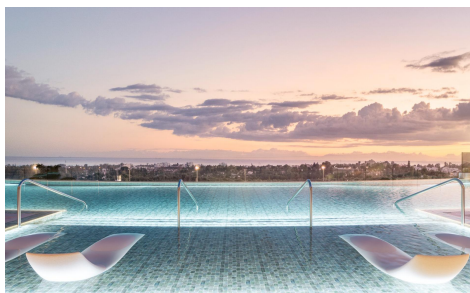

MRS56237R

Boutique New Build Apartments in Benahavis €1,050,000

2

2

104m²

N/A

Boutique New Build Apartments in Benahavis Golden Triangle Exclusive Residential Development in Puerto Almendro, Benahavis Discover this boutique new build complex of just 21 homes, ideally located in the heart of the Golden Triangle of the Costa del Sol. Set within the established urbanization of Puerto Almendro, along the road connecting San Pedro de Alcántara with Ronda, this privileged location combines proximity to the coast with the serenity of an elevated natural setting. Benahavis is known for its refined lifestyle, exceptional gastronomy and some of the most exclusive residential areas in southern Spain. Prime Location with Sea and Mountain Views Surrounded by rolling green hills and offering...(Ask for More Details!)