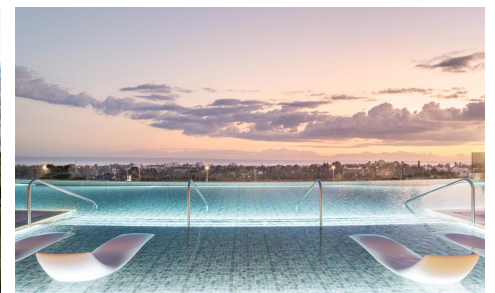

## Boutique New Build Apartments in Benahavis €1,395,000

3

2

192m<sup>2</sup>

36m<sup>2</sup>

Boutique New Build Apartments in Benahavis Golden Triangle Exclusive Residential Development in Puerto Almendro, Benahavis Discover this boutique new build complex of just 21 homes, ideally located in the heart of the Golden Triangle of the Costa del Sol. Set within the established urbanization of Puerto Almendro, along the road connecting San Pedro de Alcántara with Ronda, this privileged location combines proximity to the coast with the serenity of an elevated natural setting. Benahavis is known for its refined lifestyle, exceptional gastronomy and some of the most exclusive residential areas in southern Spain. Prime Location with Sea and Mountain Views Surrounded by rolling green hills and offering...(Ask for More Details!)