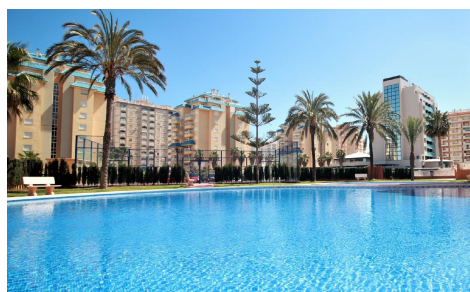

MRG36569W

BEAUTIFUL SEA VIEW APARTMENTS IN LA MANGA €254,000

3

2

102m²

N/A

BEAUTIFUL SEA VIEW APARTMENTS IN LA MANGA This urbanization is located in the largest expansion area of La Manga. In this new urbanization the homes have been designed to take advantage of every corner of the house, as well as the care in choosing the materials and their design. Apartments with armored entrance door and doors lacquered in white with stainless steel fittings. White, monobloc blinds and double glazing with air chamber. In the master bedroom built-in wardrobe with sliding doors, with a separating shelf in the mezzanine, a bar and a chest of three drawers. Kitchen with...(Ask for More Details!)