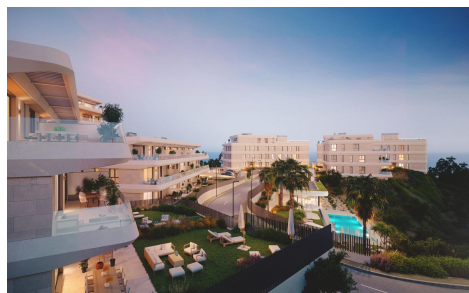

MRS36732T

Modern New Build Apartments in Selwo Estepe ~~6762000~~ 6762000

3

2

167m²

31m²

Modern New Build Apartments in Selwo Estepona Near the Beach and Golf Exclusive Location in Selwo Estepona Discover this new residential development in the heart of Selwo, Estepona, next to La Resina Golf Club. Set in an elevated position overlooking the Selwo Aventura nature park, this boutique style community offers a peaceful environment surrounded by greenery and open views. Selwo is one of the most up and coming areas of Estepona, known for its natural landscapes, proximity to the coast and excellent connections. Estepona town center, with its charming old town, marina, restaurants and shops, is just a short drive away. Stylish Homes Designed for Comfort The...(Ask for More Details!)