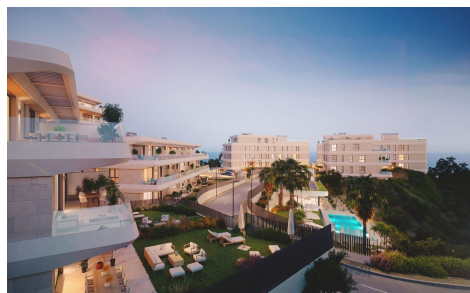

MRS60650E

Modern New Build Apartments in Selwo Estepona Near the Beach and Golf ~~€930,000~~

4

3

213m²

N/A

Modern New Build Apartments in Selwo Estepona Near the Beach and Golf Exclusive Location in Selwo Estepona Discover this new residential development in the heart of Selwo, Estepona, next to La Resina Golf Club. Set in an elevated position overlooking the Selwo Aventura nature park, this boutique style community offers a peaceful environment surrounded by greenery and open views. Selwo is one of the most up and coming areas of Estepona, known for its natural landscapes, proximity to the coast and excellent connections. Estepona town center, with its charming old town, marina, restaurants and shops, is just a short drive away. Stylish Homes Designed for Comfort The...(Ask for More Details!)