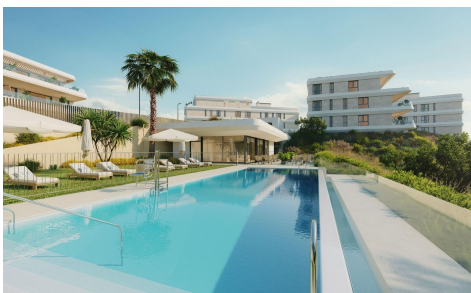

MRS60650E

Modern New Build Apartments in Selwo Estepona Near the Beach and Golf 693,800

4

3

213m²

N/A

Modern New Build Apartments in Selwo Estepona Near the Beach and Golf Exclusive Location in Selwo Estepona Discover this new residential development in the heart of Selwo, Estepona, next to La Resina Golf Club. Set in an elevated position overlooking the Selwo Aventura nature park, this boutique style community offers a peaceful environment surrounded by greenery and open views. Selwo is one of the most up and coming areas of Estepona, known for its natural landscapes, proximity to the coast and excellent connections. Estepona town center, with its charming old town, marina, restaurants and shops, is just a short drive away. Stylish Homes Designed for Comfort The...(Ask for More Details!)