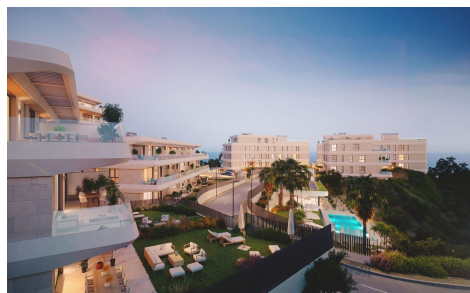

MRS60650E

Modern New Build Apartments in Selwo Estepona Near the Beach and Golf 693,800

4

3

213m²

N/A

Modern New Build Apartments in Selwo Estepona Near the Beach and Golf Exclusive Location in Selwo Estepona Discover this new residential development in the heart of Selwo, Estepona, next to La Resina Golf Club. Set in an elevated position overlooking the Selwo Aventura nature park, this boutique style community offers a peaceful environment surrounded by greenery and open views. Selwo is one of the most up and coming areas of Estepona, known for its natural landscapes, proximity to the coast and excellent connections. Estepona town center, with its charming old town, marina, restaurants and shops, is just a short drive away. Stylish Homes Designed for Comfort The...(Ask for More Details!)