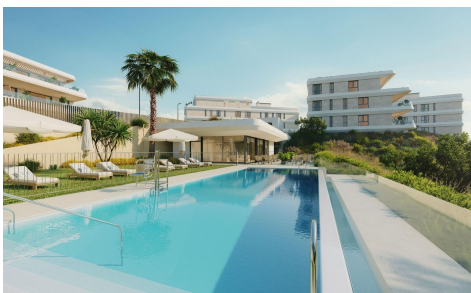

MRS60650E

Modern New Build Apartments in Selwo Estepona Near the Beach and Golf ~~€930,000~~

4

3

213m²

N/A

Modern New Build Apartments in Selwo Estepona Near the Beach and Golf Exclusive Location in Selwo Estepona Discover this new residential development in the heart of Selwo, Estepona, next to La Resina Golf Club. Set in an elevated position overlooking the Selwo Aventura nature park, this boutique style community offers a peaceful environment surrounded by greenery and open views. Selwo is one of the most up and coming areas of Estepona, known for its natural landscapes, proximity to the coast and excellent connections. Estepona town center, with its charming old town, marina, restaurants and shops, is just a short drive away. Stylish Homes Designed for Comfort The...(Ask for More Details!)